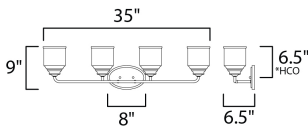

LAMPING

INPUT VOLTAGE : 120V
BULB : 4 x 60W Incandescent E26 Medium , 240W Total
BULB INCLUDED : (Not Included)
DIMMABLE : Y
LIGHTING_DIRECTION : Omni